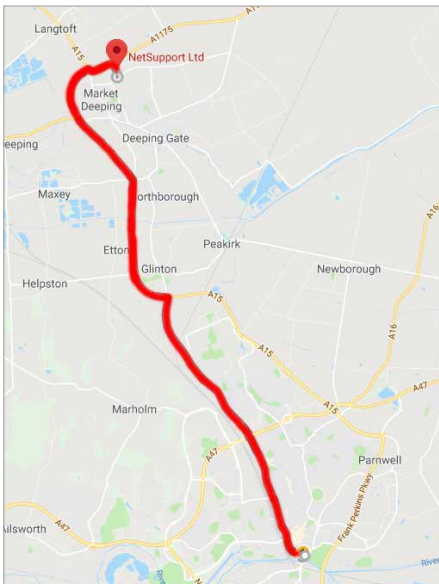

How to find us

NetSupport is located just off Northfields Industrial Estate, on the corner of Blenheim Way and Towngate East. Access can be gained from the Towngate East entrance.

Our Address:

NetSupport House, Towngate East,
Market Deeping, Peterborough, PE6 8NE

Tel: 01778 382270

Directions

From A15 Bourne Direction:

- Head south on A15 heading towards Peterborough
- Go through Thurlby, Baston and Langtoft
- After Langtoft, at the roundabout take the 3rd exit towards Market Deeping (Peterborough Road)
- Take the first left into Towngate East
- Go straight over the mini roundabout
- The entrance into NetSupport front car park is just past the second turning left, and before you reach the third left for the Industrial Estate.

From A15 Peterborough Direction:

- Head north on A15 towards Spalding.
- Go straight over the Glinton roundabout (by petrol station and McDonalds) and straight over the Helpston roundabout
- At the next roundabout, take the 2nd exit still heading towards Spalding
- At the Stamford/Market Deeping roundabout, go straight over
- At the A15/A16 split roundabout, take the 4th exit towards Market Deeping
- Take the first left into Towngate East
- Go straight over the mini roundabout
- The entrance into NetSupport front car park is just past the second turning left, and before you reach the third left for the Industrial Estate.

From A16 Spalding/Boston Direction:

- Head south on A16 heading towards Peterborough
- Go through Deeping St Nicholas and Hop Pole
- At the A15/A16 roundabout, take the 2nd exit towards Market Deeping (Peterborough Road)
- Take the first left into Towngate East
- Go straight over the mini roundabout
- The entrance into NetSupport front car park is just past the second turning left, and before you reach the third left for the Industrial Estate.