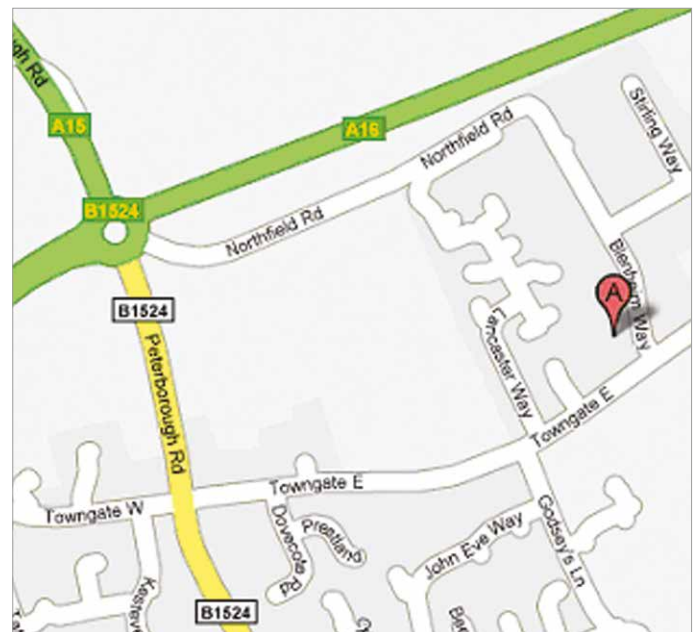

How to find us

NetSupport is located just off Northfields Industrial Estate, on the corner of Blenheim Way and Towngate East. Access can be gained from the Towngate East entrance.

Our Address:

NetSupport House, Towngate East,
Market Deeping, Peterborough, PE6 8NE

Tel: 01778 382270

Directions

From A15 Bourne Direction:

- Head south on A15 heading towards Peterborough
- Go through Thurlby, Baston and Langtoft
- After Langtoft, at the roundabout take the 3rd exit towards Market Deeping (Peterborough Road)
- Take the first left into Towngate East
- Go straight over the mini roundabout
- The entrance into NetSupport front car park is just past the second turning left, and before you reach the third left for the Industrial Estate.

From A15 Peterborough Direction:

- Head north on A15 towards Spalding.
- Go straight over the Glinton roundabout (by petrol station and McDonalds) and straight over the Helpston roundabout
- At the next roundabout, take the 2nd exit still heading towards Spalding
- At the Stamford/Market Deeping roundabout, go straight over
- At the A15/A16 split roundabout, take the 4th exit towards Market Deeping
- Take the first left into Towngate East
- Go straight over the mini roundabout
- The entrance into NetSupport front car park is just past the second turning left, and before you reach the third left for the Industrial Estate.

From A16 Spalding/Boston Direction:

- Head south on A16 heading towards Peterborough
- Go through Deeping St Nicholas and Hop Pole
- At the A15/A16 roundabout, take the 2nd exit towards Market Deeping (Peterborough Road)
- Take the first left into Towngate East
- Go straight over the mini roundabout
- The entrance into NetSupport front car park is just past the second turning left, and before you reach the third left for the Industrial Estate.