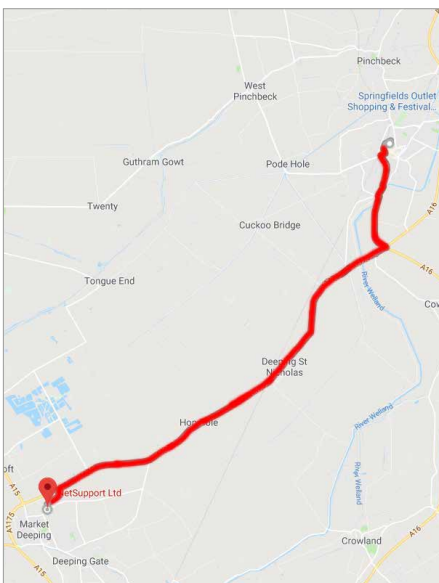

How to find us

NetSupport is located just off Northfields Industrial Estate, on the corner of Blenheim Way and Towngate East. Access can be gained from the Towngate East entrance.

Our Address:

NetSupport House, Towngate East,
Market Deeping, Peterborough, PE6 8NE

Tel: 01778 382270

Directions

From A15 Bourne Direction:

- Head south on A15 heading towards Peterborough
- Go through Thurlby, Baston and Langtoft
- After Langtoft, at the roundabout take the 3rd exit towards Market Deeping (Peterborough Road)
- Take the first left into Towngate East
- Go straight over the mini roundabout
- The entrance into NetSupport front car park is just past the second turning left, and before you reach the third left for the Industrial Estate.

From A15 Peterborough Direction:

- Head north on A15 towards Spalding.
- Go straight over the Glinton roundabout (by petrol station and McDonalds) and straight over the Helpston roundabout
- At the next roundabout, take the 2nd exit still heading towards Spalding
- At the Stamford/Market Deeping roundabout, go straight over
- At the A15/A16 split roundabout, take the 4th exit towards Market Deeping
- Take the first left into Towngate East
- Go straight over the mini roundabout
- The entrance into NetSupport front car park is just past the second turning left, and before you reach the third left for the Industrial Estate.

From A16 Spalding/Boston Direction:

- Head south on A16 heading towards Peterborough
- Go through Deeping St Nicholas and Hop Pole
- At the A15/A16 roundabout, take the 2nd exit towards Market Deeping (Peterborough Road)
- Take the first left into Towngate East
- Go straight over the mini roundabout
- The entrance into NetSupport front car park is just past the second turning left, and before you reach the third left for the Industrial Estate.