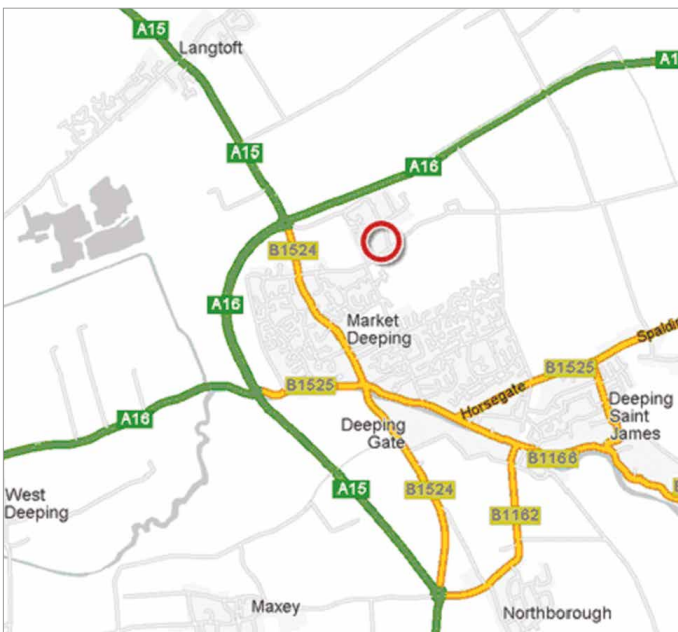

How to find us

NetSupport is located just off Northfields Industrial Estate, on the corner of Blenheim Way and Towngate East. Access can be gained from the Towngate East entrance.

Our Address:

NetSupport House, Towngate East,
Market Deeping, Peterborough, PE6 8NE

Tel: 01778 382270

Directions

From A15 Bourne Direction:

- Head south on A15 heading towards Peterborough
- Go through Thurlby, Baston and Langtoft
- After Langtoft, at the roundabout take the 3rd exit towards Market Deeping (Peterborough Road)
- Take the first left into Towngate East
- Go straight over the mini roundabout
- The entrance into NetSupport front car park is just past the second turning left, and before you reach the third left for the Industrial Estate.

From A15 Peterborough Direction:

- Head north on A15 towards Spalding.
- Go straight over the Glinton roundabout (by petrol station and McDonalds) and straight over the Helpston roundabout
- At the next roundabout, take the 2nd exit still heading towards Spalding
- At the Stamford/Market Deeping roundabout, go straight over
- At the A15/A16 split roundabout, take the 4th exit towards Market Deeping
- Take the first left into Towngate East
- Go straight over the mini roundabout
- The entrance into NetSupport front car park is just past the second turning left, and before you reach the third left for the Industrial Estate.

From A16 Spalding/Boston Direction:

- Head south on A16 heading towards Peterborough
- Go through Deeping St Nicholas and Hop Pole
- At the A15/A16 roundabout, take the 2nd exit towards Market Deeping (Peterborough Road)
- Take the first left into Towngate East
- Go straight over the mini roundabout
- The entrance into NetSupport front car park is just past the second turning left, and before you reach the third left for the Industrial Estate.