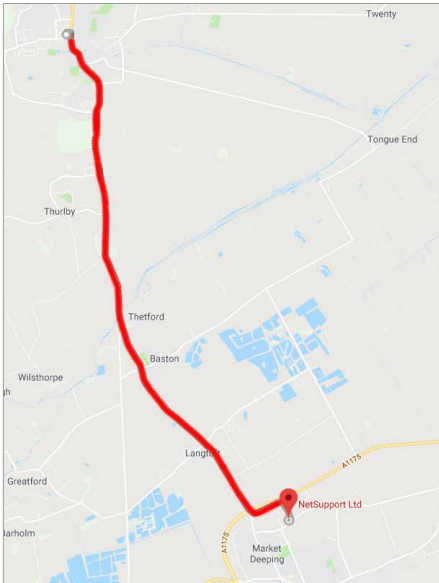

How to find us

NetSupport is located just off Northfields Industrial Estate, on the corner of Blenheim Way and Towngate East. Access can be gained from the Towngate East entrance.

Our Address:

NetSupport House, Towngate East,
Market Deeping, Peterborough, PE6 8NE

Tel: 01778 382270

Directions

From A15 Bourne Direction:

- Head south on A15 heading towards Peterborough
- Go through Thurlby, Baston and Langtoft
- After Langtoft, at the roundabout take the 3rd exit towards Market Deeping (Peterborough Road)
- Take the first left into Towngate East
- Go straight over the mini roundabout
- The entrance into NetSupport front car park is just past the second turning left, and before you reach the third left for the Industrial Estate.

From A15 Peterborough Direction:

- Head north on A15 towards Spalding.
- Go straight over the Glinton roundabout (by petrol station and McDonalds) and straight over the Helpston roundabout
- At the next roundabout, take the 2nd exit still heading towards Spalding
- At the Stamford/Market Deeping roundabout, go straight over
- At the A15/A16 split roundabout, take the 4th exit towards Market Deeping
- Take the first left into Towngate East
- Go straight over the mini roundabout
- The entrance into NetSupport front car park is just past the second turning left, and before you reach the third left for the Industrial Estate.

From A16 Spalding/Boston Direction:

- Head south on A16 heading towards Peterborough
- Go through Deeping St Nicholas and Hop Pole
- At the A15/A16 roundabout, take the 2nd exit towards Market Deeping (Peterborough Road)
- Take the first left into Towngate East
- Go straight over the mini roundabout
- The entrance into NetSupport front car park is just past the second turning left, and before you reach the third left for the Industrial Estate.